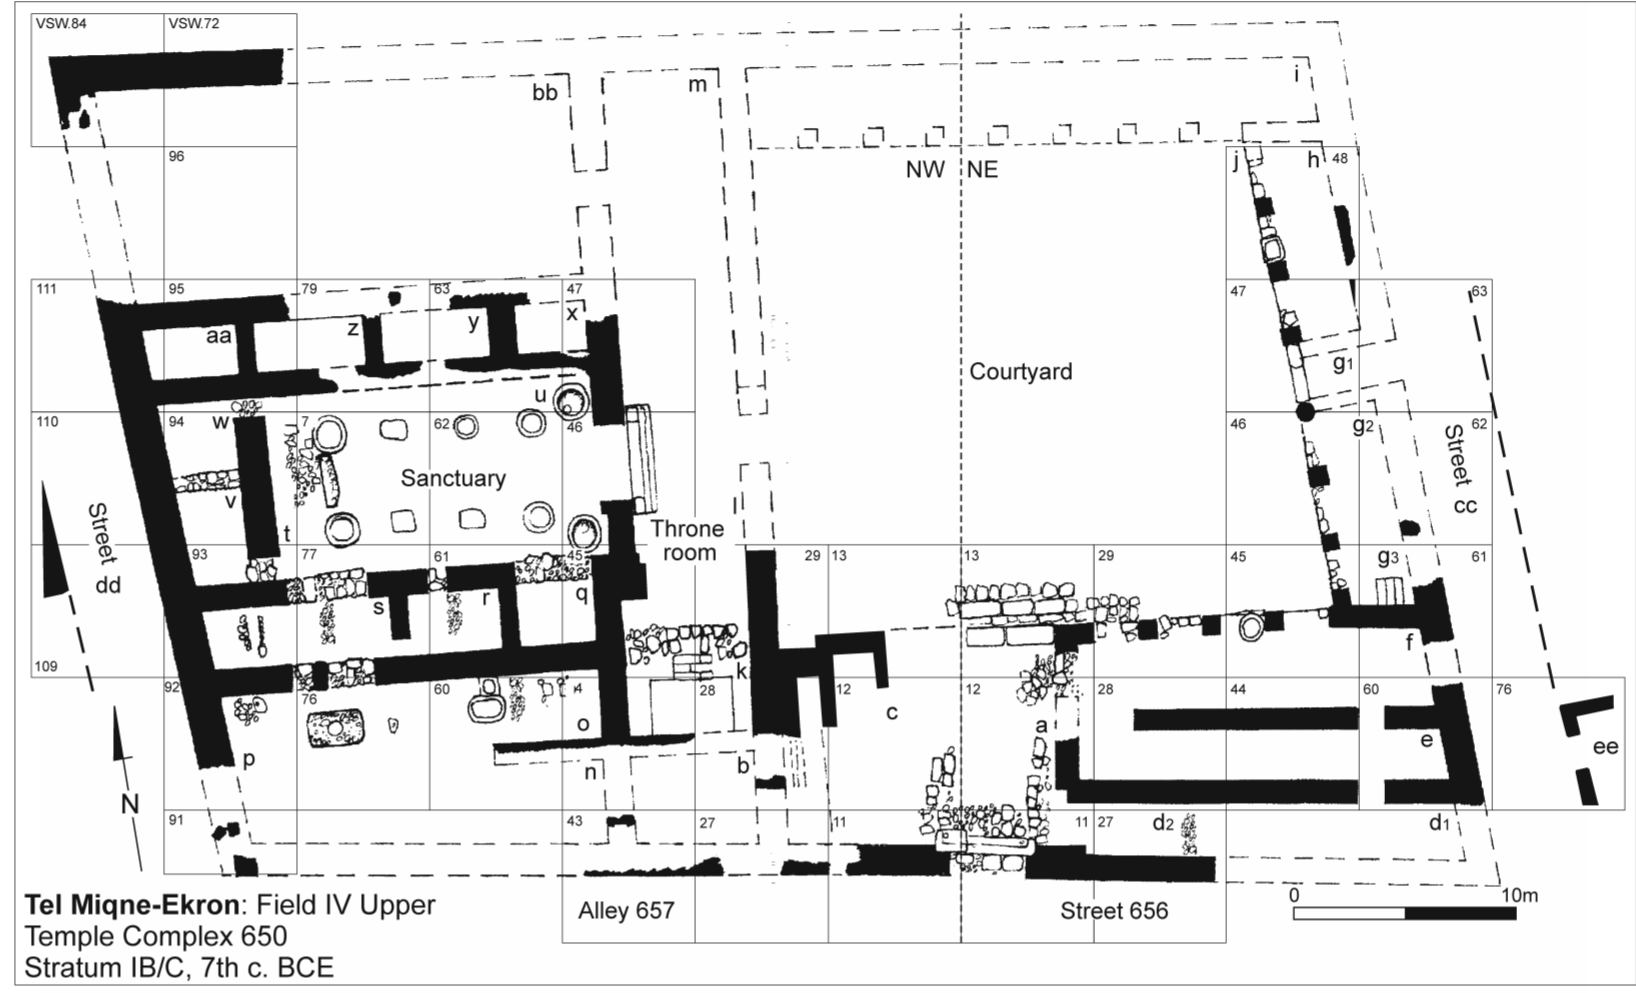

Tel Miqne-Ekron
 Field IV Upper
 Bldg. 650
 Stratum IB/C
 Architectural Plan 1
 Block Plan 1

NW NE

Tel Miqne-Ekron: Field IV Upper
 Temple Complex 650
 Stratum IB/C, 7th c. BCE